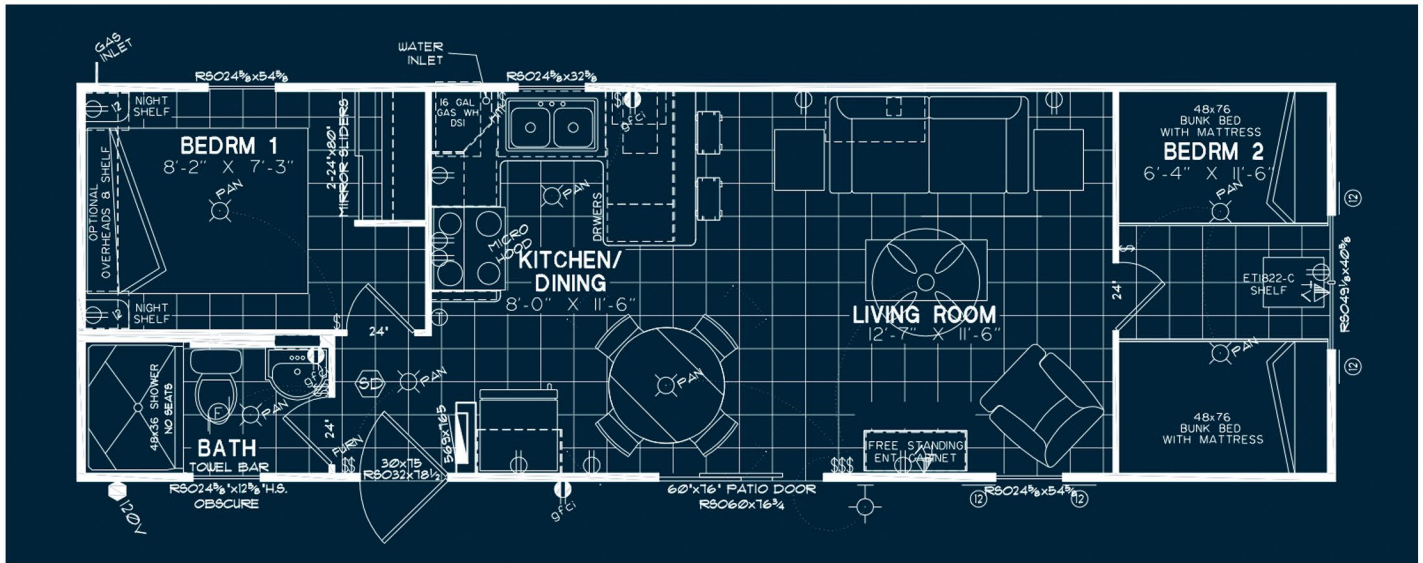

New Rental Units Spring 2019

AVAILABLE MAY 15 - OCTOBER 15

4 brand new rental units will be arriving Spring 2019! These Park Models are manufactured by Northlander Industries, who knows there is no room for compromise when it comes to quality and comfort. Located behind the Golf View Motel, these rentals are in prime location for golf packages, couples and families alike with many of our amenities only a short walk away, including the golf course and restaurant across the road.

EACH UNIT FEATURES:

- Two Bedrooms
- One Queen Bed, Two Twin Bunk Beds, One Pull-Out Couch
- Full Kitchen with Stove, Microwave & Fridge
- Satellite Television
- Electric Fireplace
- BBQ

1.800.265.2551
RESERVATIONS@PIKELAKE.COM